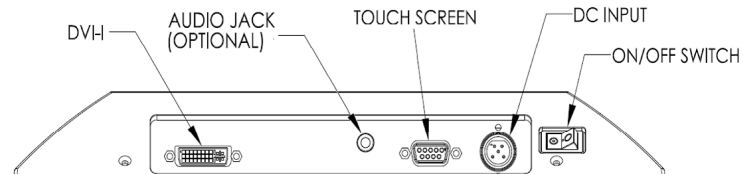

**OPTIONAL AUDIO**

Audio Alarm      3.5 mm Phono Jack (Stereo)

Provides >70dB of Sound at 1 Meter in Front of the Display  
Designed to meet requirements of ISO/DIS 9703-2 Respiratory Care Alarms

**USER CONTROLS - ON-SCREEN MENU**

Brightness, Contrast, Gamma, Sharpness, Backlight Level,  
Horizontal & Vertical Position, Phase, Frequency, DPMS ON/OFF,  
Menu Position, Language Select, Menu Lock, SmartSync

**STANDARD PART NUMBERS**

90M0328 - 15" LifeVue with Resistive Touch (3-button Rear)  
90M0329 - 15" LifeVue with Resistive Touch & Audio (3-button Rear)

**INPUT / OUTPUT CONNECTOR PANEL**

**STANDARD INPUT RESOLUTIONS**

Resolution	Input (Digital)	Input (Analog)	Refresh Rate
640 x 480	DVI	VGA	60 Hz, 75 Hz
800 x 600	DVI	VGA	60 Hz, 75 Hz
1024 x 768	DVI	VGA	60 Hz, 75 Hz